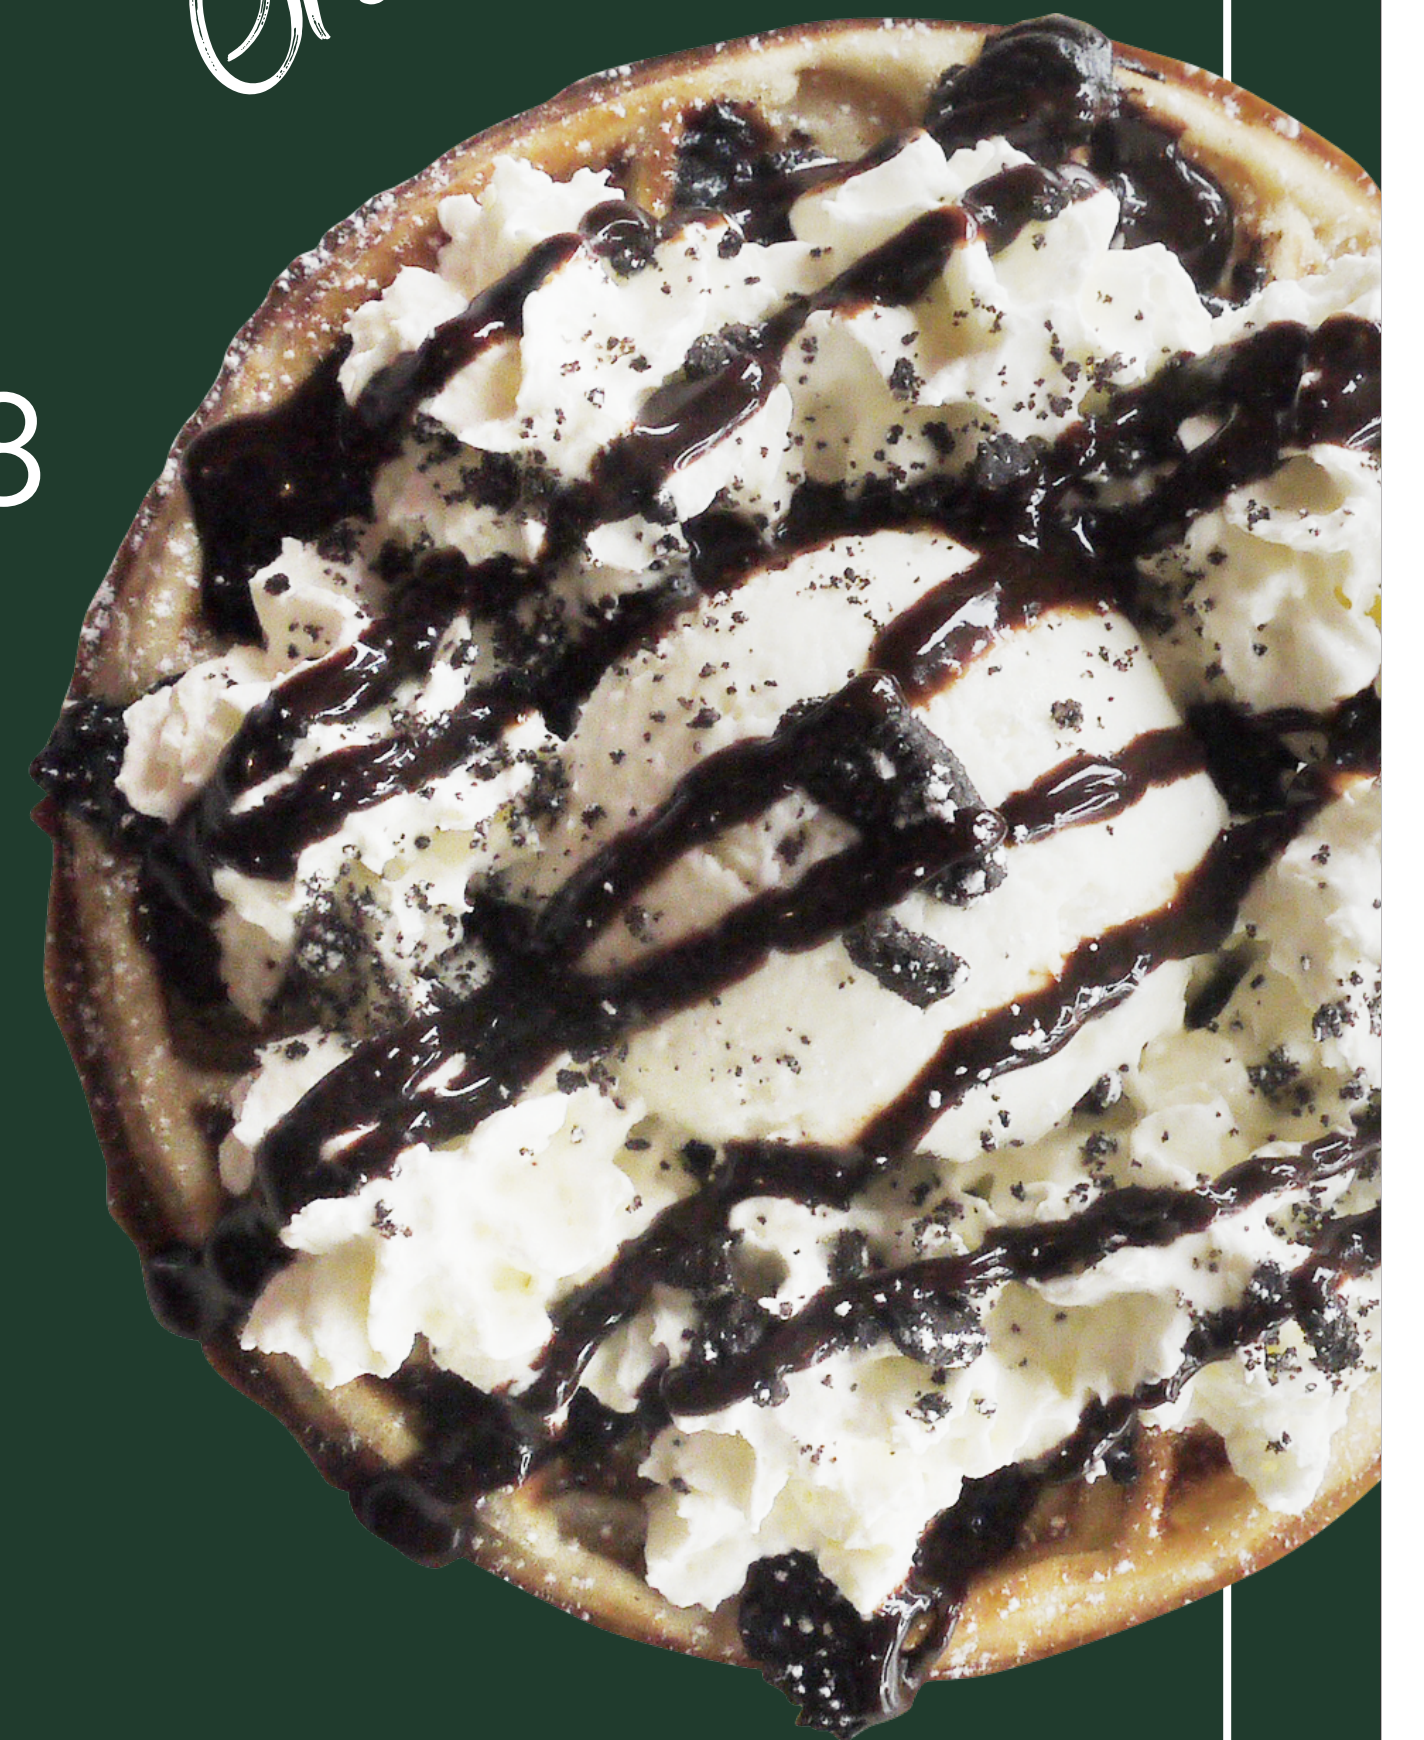

Dessert Waffles

All dessert waffle come with icing suger and whipped cream.
Gluten free Vegan waffle batter for $2.

Classic Strawberry Belgian | whole $10 | half $8
Strawberry fruit spread.

On the Beach | whole $11 | half $8
Kiwis, strawberries, banana, and caramel drizzle.

Apple Cinnamon Twist | whole $11 | half $8
Cooked apples, cinnamon, sliced almonds, and maple syrup.

Strawberry S'mores | whole $11 | half $8
Melted marshmallows and chocolate chips, fresh strawberries, and chocolate drizzle.

Banana Cream Pie | whole $11 | half $8
Banana cream spread, a whole sliced banana, and caramel drizzle.

Oreo Monster | whole $11 | half $8
Oreo cream spread, vanilla ice cream, oreo crumbles, and chocolate drizzle.

Death for Chocolate | whole $11 | half $8
Nutella, chocolate ice cream, sliced almonds, and chocolate drizzle.

Half Half | whole $11 | half $8
Nutella, bananas, strawberries, and caramel drizzle.

Very Berry | whole $11 | half $8
Blueberries, strawberries, vanilla ice cream, and chocolate drizzle.

Oreo Monster